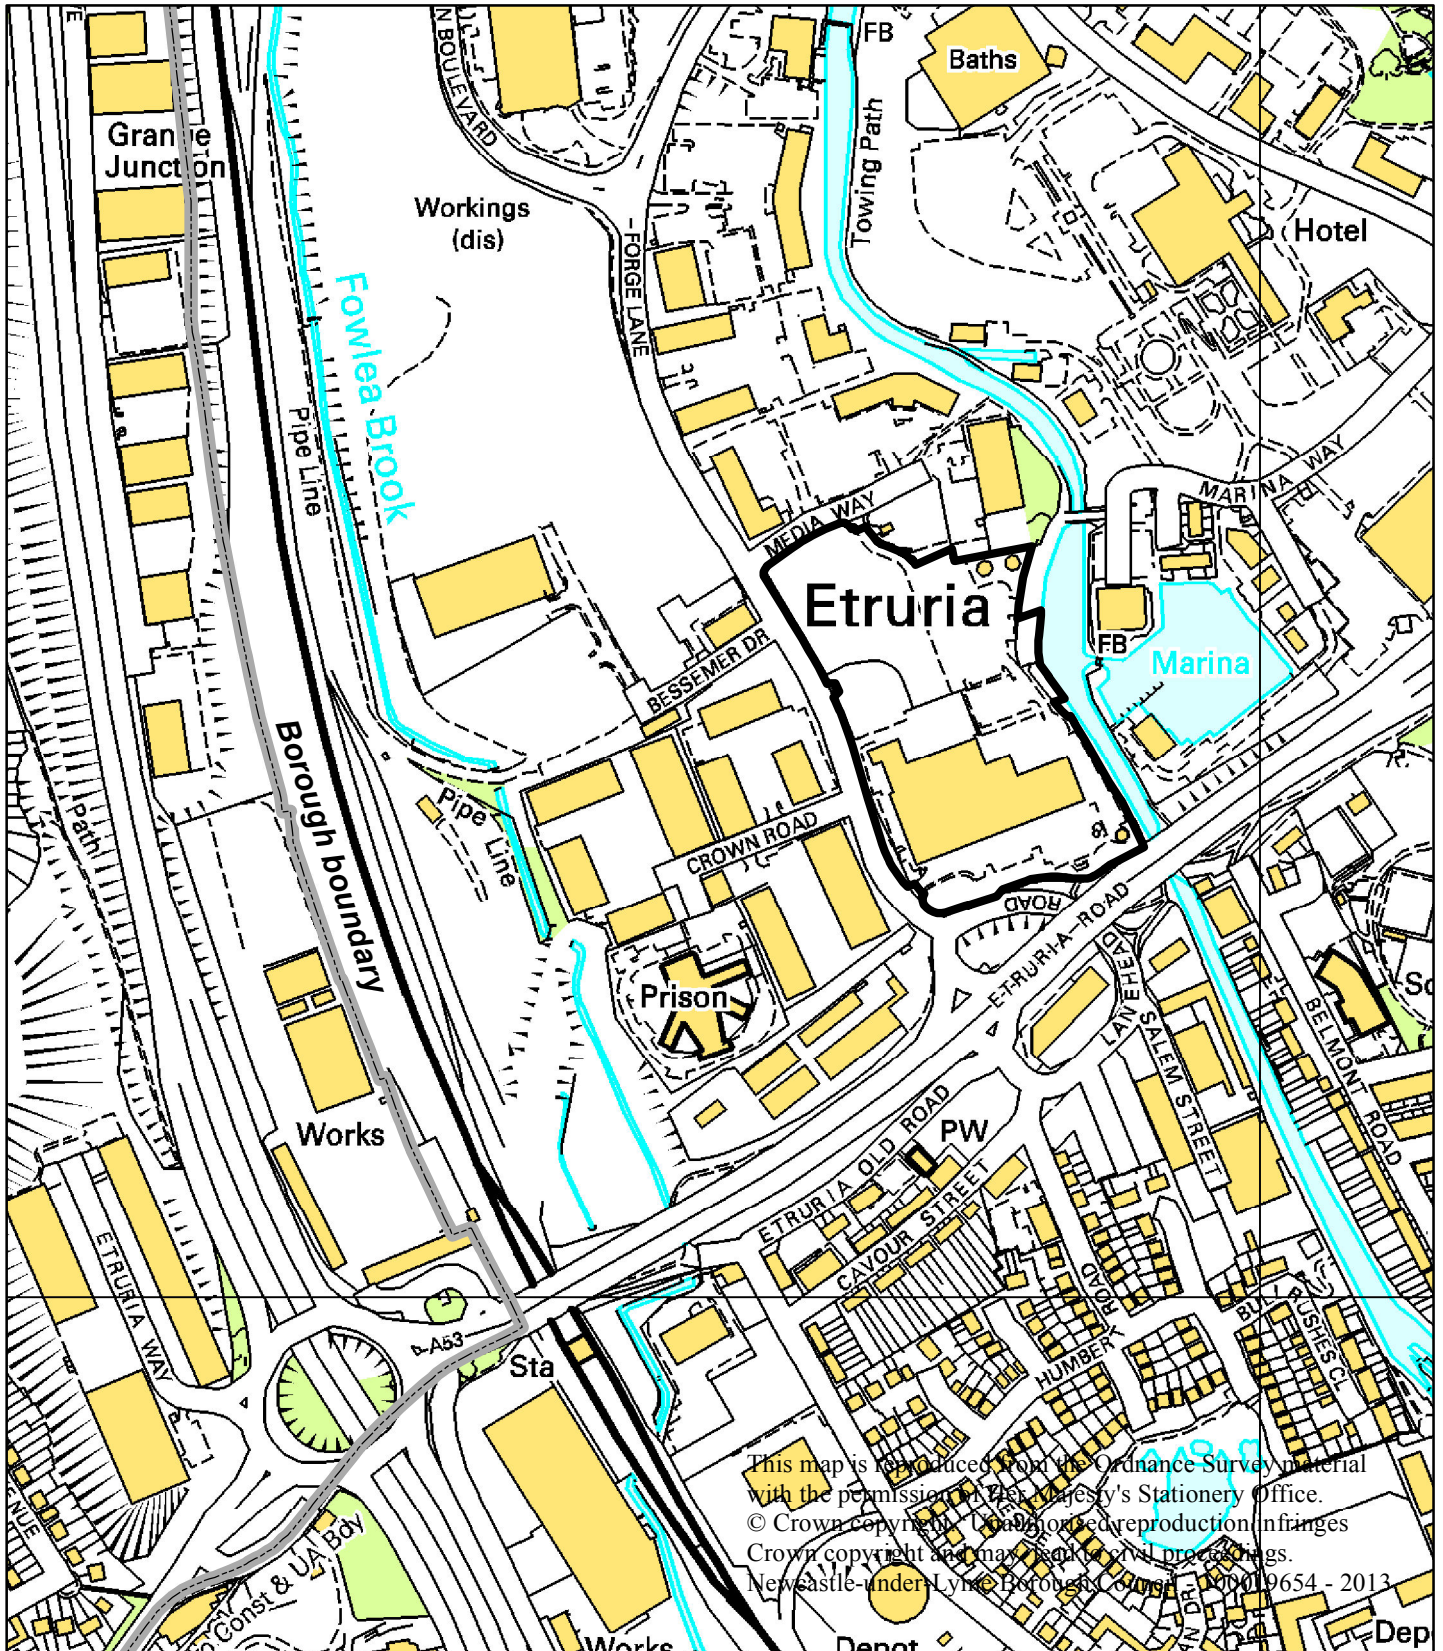

Former Sentinel Newspaper site,  
Media Way, Forge Lane, Etruria

348/201

This map is reproduced from the Ordnance Survey material with the permission of Her Majesty's Stationery Office.  
© Crown copyright and may be reproduced in any form without the permission of Her Majesty's Stationery Office.  
Newcastle-under-Lyme Borough Council 2000/19654 - 2013